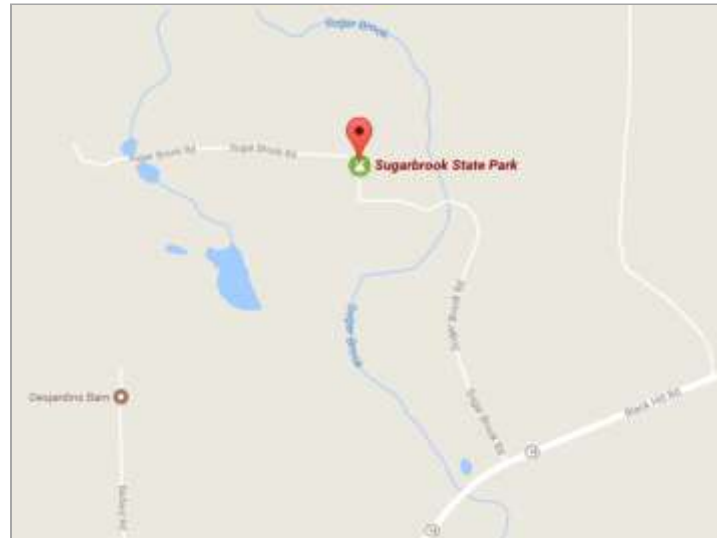

Sugarbrook WMA

Directions

Sugarbrook WMA

Sugarbrook Rd

Plainfield, CT 06374

[41°42'58.2"N 71°56'25.7"W](#)

Sugarbrook Wildlife Management Area in North Windham, CT is easy to access from all directions.

From South and East:

Get to I-395 North to Exit 19, follow RT 169 North for approx. 11.5 miles to Sugar Brook Road in Plainfield. At Sugarbrook WMA/Field Trial sign on right side of road turn left opposite sign and follow onto grounds.

Or:

Get to I-395 North to Exit 32, follow RT 14 West for approx. 3 miles to Sugar Brook Road in Plainfield. At Sugarbrook WMA/Field Trial sign on left side of road turn right opposite sign and follow onto grounds.

From South and West:

Get to I-395 North to Exit 19, follow RT 169 North for approx. 11.5 miles to Sugar Brook Road in Plainfield. At Sugarbrook WMA/Field Trial sign on right side of road turn left opposite sign and follow onto grounds.