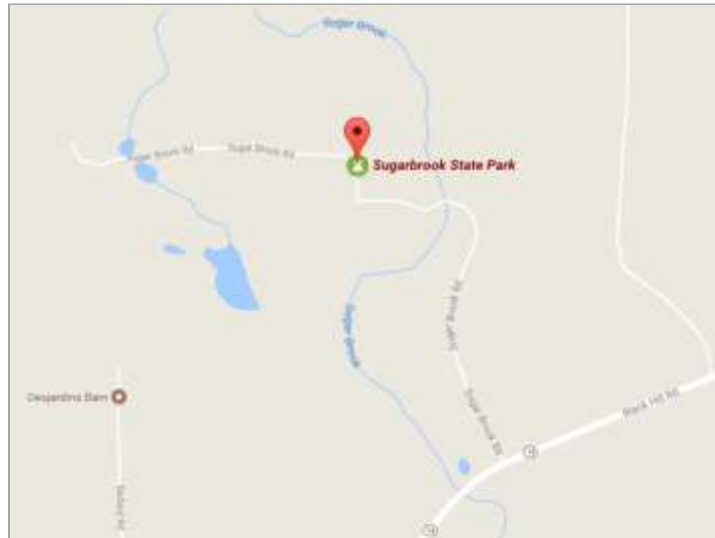

Sugarbrook WMA

Directions

Sugarbrook WMA

Sugarbrook Rd

Plainfield, CT 06374

[41°42'58.2"N 71°56'25.7"W](#)

Sugarbrook Wildlife Management Area in North Windham, CT is easy to access from all directions.

From South and East:

Get to I-395 North to Exit 19, follow RT 169 North for approx. 11.5 miles to Sugar Brook Road in Plainfield. At Sugarbrook WMA/Field Trial sign on right side of road turn left opposite sign and follow onto grounds.

Or:

Get to I-395 North to Exit 32, follow RT 14 West for approx. 3 miles to Sugar Brook Road in Plainfield. At Sugarbrook WMA/Field Trial sign on left side of road turn right opposite sign and follow onto grounds.

From South and West:

Get to I-395 North to Exit 19, follow RT 169 North for approx. 11.5 miles to Sugar Brook Road in Plainfield. At Sugarbrook WMA/Field Trial sign on right side of road turn left opposite sign and follow onto grounds.